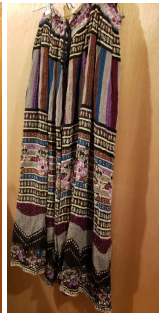

day of the dead,
senorita

\$4 Rental \$15 deposit

fireworks
leggings

knickers, pirate
medieval, 1800s

western

gypsy

farmer,
scarecrow

pin stripe
gangster
34 x 29