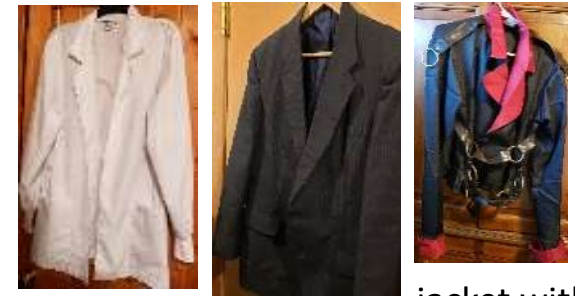

Capes, Robes, & Coats

\$1.50 Rental \$5 deposit

robes

\$2.50 Rental \$10 deposit

robes

serape

60s
cardigan

\$5 Rental \$20 deposit