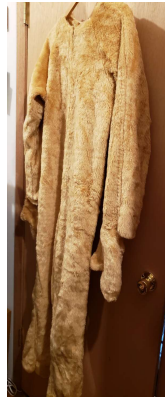

French
maid

20s flappers

Dresses, Rompers, & # pc Suits

\$2.50 Rental
\$10 deposit

hospital gowns

romper

dress/skirt

giraffe
with
hood
(ears)