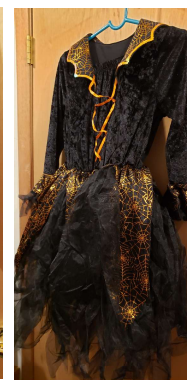

witch

\$5 Rental \$20 deposit

20s
flapper

ladybug

Snow
White

puppy

witches

Cleopatra