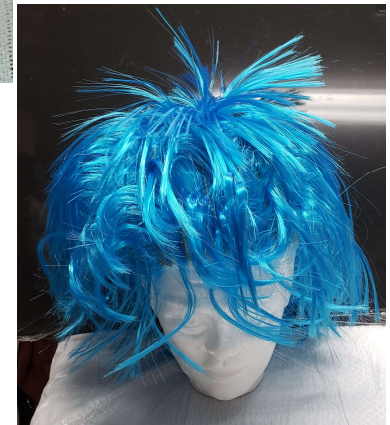

All Wigs - \$5 rental, \$20 deposit

Asian or geisha girl

Short

clown

demented doc
or mad
scientist

20s flapper

50s pompadour

All Wigs - \$5 rental, \$20 deposit