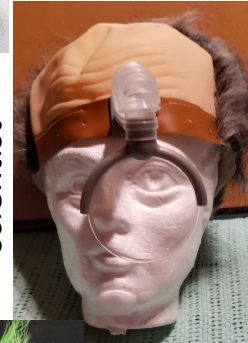

All Wigs - \$5 rental, \$20 deposit

Asian or geisha girl

Short

clown

demented doc
or mad
scientist

20s flapper

50s pompadour

All Wigs - \$5 rental, \$20 deposit