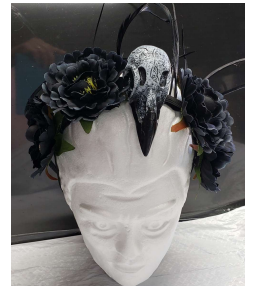

floppy straw

wizard

Crow headpiece

Hats - \$5-6 rental, \$20-30 deposit

Maracas

\$5 Rental \$20 deposit

colonist, pirate,
frontier

\$6 Rental \$30 deposit