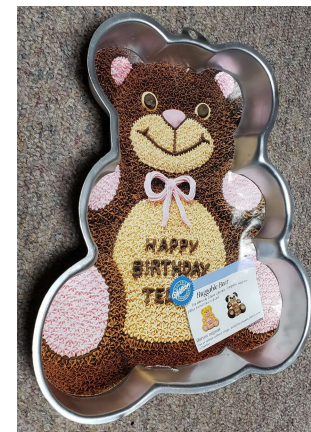

Deposit: \$20 each

Approximate Sizes: tart 5",
13x10x2", 12x12x2", set/2
9x9x1", set/4 4x4x1", set/6
cheesecake 4x4x2", and
silicone cakelet (6)

Character Cakes for Kids

Rental Fee: \$2 each

Deposit: \$20 each

Ernie & Bert

Big Bird

Oscar the Grouch

The Pink Panther

Tweety Bird with Book

Small Donald Duck

More Character Cakes for Kids

Rental Fee: \$2 each

Deposit: \$20 each

- Spiderman
- Castle
- Ninja Turtle
- Holly Hobby
- Barbie with Purse
- Winnie the Pooh
- 3D Teddy Bear
- Teddy Bear

Other Character Cakes

Rental Fee: \$2 each

Deposit: \$20 each

Guitar
Grand Piano
Number 1
Flag
Graduate
Doll dress
("boob" cake)