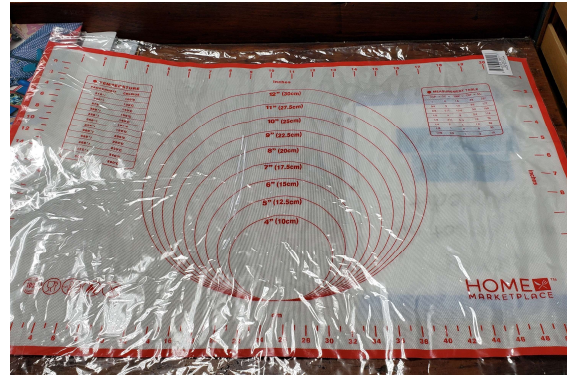

Pies

Rental Fee: $2 each

Deposit: $20 each

Silicone Rolling Sheet

Set/4 Glass 6" Pie Plates

Silicone Pie Crust Shield

Large Wooden Rolling Pin

Glass/Silicone 9" Pie Plate

Plastic Pie Crust Cutter: Apple,
Christmas Tree, Heart, or Square