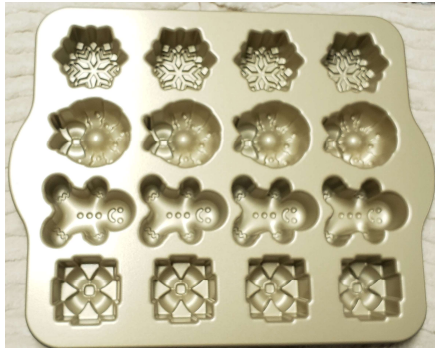

NOTE: Any silicone pan could be used as molds for no-bake desserts.

Christmas Cakes

Rental Fee: \$2 each

Deposit: \$20 each

Except Snowflake pans

\$4/\$40

Small Tree

Small Bell

Large Tree

Snowflake Pull Apart

Snowflake Rectangular Pan

Fall and Christmas Holiday Cakelets

Rental Fee: \$2 each

Deposit: \$20 each

*Except 16 item, and Leaf pans \$4/\$40

*Snowflake, Wreath, Gingerbread Man, Gift (16)

*Maple Leaves (6)

Gingerbread Men & Trees (6)

Silicone Snowmen (6)

Silicone Gingerbread Men (6)

Silicone Bells (6)

Halloween Cakes

Rental Fee: \$2 each

Deposit: \$20 each