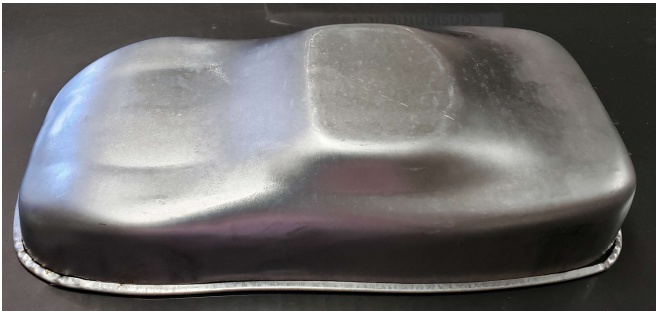

Sports Theme Cakes and Cakelets

Rental Fee: $2 each

Deposit: $20 each

- Racing Car
- Football Cakelets (2 x 6)
- Football Cake
- Jersey
- Helmet Cakelets (2 x 6)
- Athletic Shoe