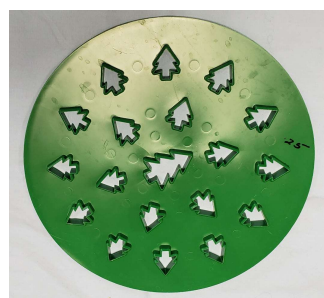

Pies

Rental Fee: $2 each

Deposit: $20 each

Silicone Rolling Sheet

Set/4 Glass 6" Pie Plates

Silicone Pie Crust Shield

Large Wooden Rolling Pin

Glass/Silicone 9" Pie Plate

Plastic Pie Crust Cutter: Apple,
Christmas Tree, Heart, or Square