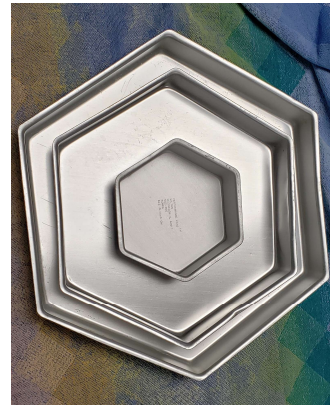

Tiered 2" Deep Cake Pans: 1-5 layers

Rental Fee \$2/tier, Deposit \$20/tier

– Round, Oval, or Hexagonal

Add \$1 Fee per cake plate/ Deposit \$10 per cake plate

6"(2), 8"(2),
10"(2), 12"(3),
16"(not shown)

8x6"(3), 10x7" (3),
14x10, 16x12

6", 12" (2), 15"

silicone
hexagonal
sizes 7"

Oval cake plates 8.5x6.5"(2),
11.5x9"(2), 14.5x11"(2)

Round cake plates 6", 8", 10",
12", 14", 16" (some not
shown)

Note: sizes are approximate