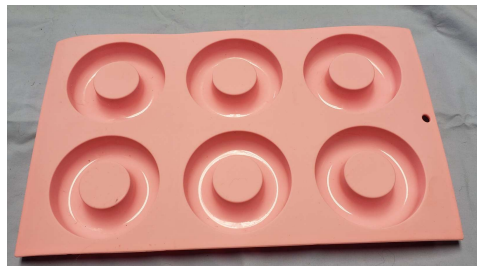

Bite size flowers/stars (12)

*Mini Roses (12)

Cake Donuts

Rental Fee: \$2 each

Deposit: \$20 each

Silicone (6)
Non-stick (2 x 6)
Mini (12)
Donut Cutter

Silicone 2 Layer Cake
Shortbread/Donut (12)
Non-stick (12)

Pies

Rental Fee: \$2 each

Deposit: \$20 each

Silicone Rolling Sheet

Set/4 Glass 6" Pie Plates

Silicone Pie Crust Shield

Large Wooden Rolling Pin

Glass/Silicone 9" Pie Plate