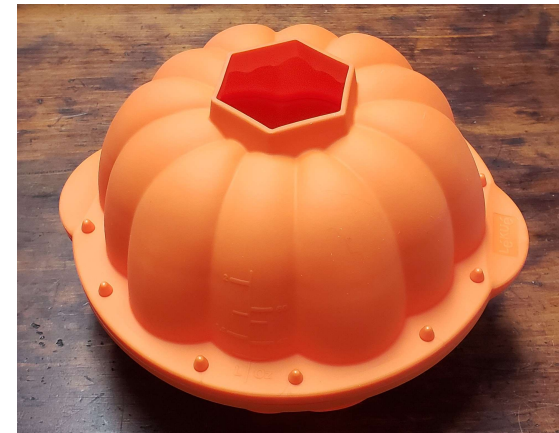

*Maple Leaves (6)

Gingerbread Men & Trees (6)

Silicone Snowmen (6)

Silicone Gingerbread Men (6)

Silicone Bells (6)

Halloween Cakes

Rental Fee: \$2 each

Deposit: \$20 each

*Except 3D pumpkin
\$3/\$30

Jack o Lantern 1

Jack o Lantern 2

Tombstones (2)

Skull

*3D 2 pc Pumpkin
Ghost

Easter Cakes

Rental Fee: \$2 each