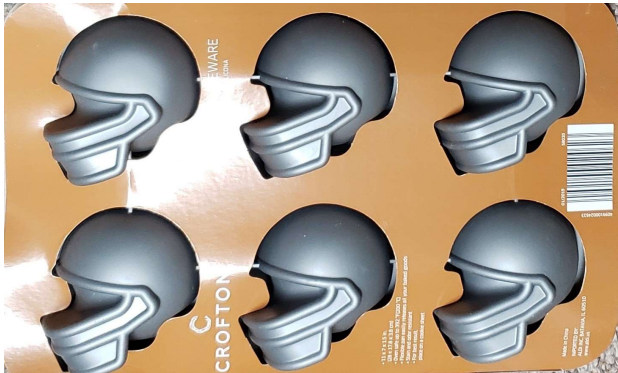

Sports Theme Cakes and Cakelets

Rental Fee: $2 each

Deposit: $20 each

- Racing Car
- Football Cakelets (2 x 6)
- Football Cake
- Jersey
- Helmet Cakelets (2 x 6)
- Athletic Shoe