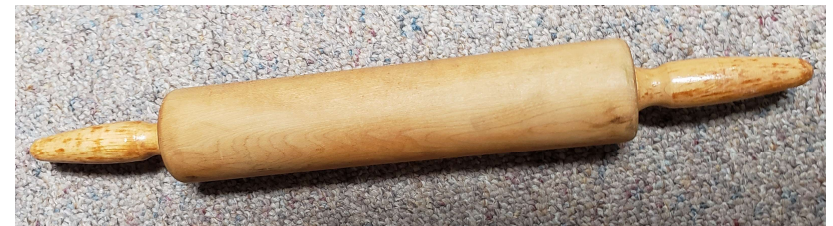

Pies

Rental Fee: $2 each

Deposit: $20 each

Silicone Rolling Sheet

Set/4 Glass 6" Pie Plates

Silicone Pie Crust Shield

Large Wooden Rolling Pin

Glass/Silicone 9" Pie Plate

Plastic Pie Crust Cutter: Apple,
Christmas Tree, Heart, or Square