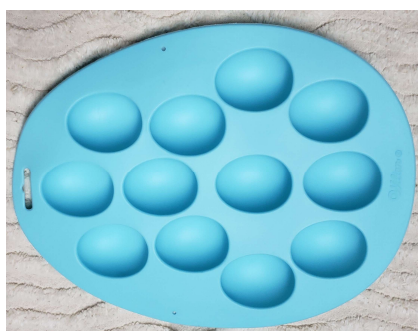

Deposit: \$20 each

Silicone Bite Size Star/Flower

Silicone Mini Eggs

Pop Chef Treat Set

Set/6 Star Molds

Cooky Pops (may require baking)

Ring Mold (or Baked Coffee Cake)

Set/6 Fluted Molds

NOTE: Any silicone pan could be used as molds for no-bake desserts.

Christmas Cakes

Rental Fee: \$2 each

Deposit: \$20 each

Except Snowflake pans

\$4/\$40

Small Tree

Small Bell