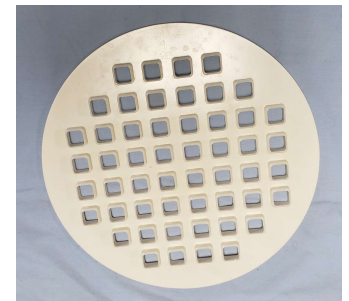

Pies

Rental Fee: $2 each

Deposit: $20 each

Silicone Rolling Sheet

Set/4 Glass 6" Pie Plates

Silicone Pie Crust Shield

Large Wooden Rolling Pin

Glass/Silicone 9" Pie Plate

Plastic Pie Crust Cutter: Apple,
Christmas Tree, Heart, or Square